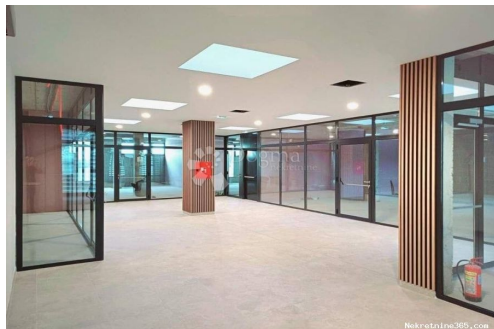

VIŠE POSLOVNIH PROSTORA NA ATRAKTIVNOJ LOKACIJI, NOVOGRADNJA!, Labin, Commercial property

Seller Info

Name: Dogma Nekretnine
First Name: Dogma
Last Name: Nekretnine
Company Name: Dogma nekretnine d.o.o.
Service Type: Selling and renting
Website: <https://dogma-nekretnine.com>
Country: Croatia
Region: Primorsko-goranska županija
City: Rijeka
ZIP code: 51000
Address: F.LA GUARDIA 6
Phone: +385 51 341 080
Fax: +385 51 341 081
About us: DOGMA nekretnine d.o.o. is an experienced and licensed agency specializing in real estate. We have been present in this business for more than 20 years - from a small agency with only two employees through many years of work and effort, we have grown into a company with over 80 employees. In that period, with our work and attitude towards clients and business, we became the leading agency in the Primorje-Gorski Kotar County and the leading in Croatia. The Agency currently operates at the following locations: headquarters in Rijeka, F. la Guardia.6, branch office within the Tower Center Rijeka, J.P.Kamova 81a (4th floor), branch office in Opatija, Maršala Tita 97, branch office in Labin, Ulica Slobode 3; branch office in Umag, Joakima Rakovca 4, branch office in