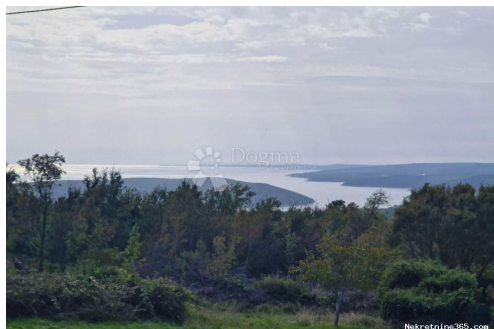

LABIN, veliko građevinsko zemljište sa pogledom na more, Labin, Land

Seller Info

Name: Dogma Nekretnine
First Name: Dogma
Last Name: Nekretnine
Company Name: Dogma nekretnine d.o.o.
Service Type: Selling and renting
Website: <https://dogma-nekretnine.com>
Country: Croatia
Region: Primorsko-goranska županija
City: Rijeka
ZIP code: 51000
Address: F.LA GUARDIA 6
Phone: +385 51 341 080
Fax: +385 51 341 081
About us: DOGMA nekretnine d.o.o. is an

experienced and licensed agency specializing in real estate. We have been present in this business for more than 20 years - from a small agency with only two employees through many years of work and effort, we have grown into a company with over 80 employees. In that period, with our work and attitude towards clients and business, we became the leading agency in the Primorje-Gorski Kotar County and the leading in Croatia. The Agency currently operates at the following locations: headquarters in Rijeka, F. la Guardia.6, branch office within the Tower Center Rijeka, J.P.Kamova 81a (4th floor), branch office in Opatija, Maršala Tita 97, branch office in Labin, Ulica Slobode 3; branch office in Umag, Joakima Rakovca 4, branch office in Pula, Anticova 5 and in Zagreb,