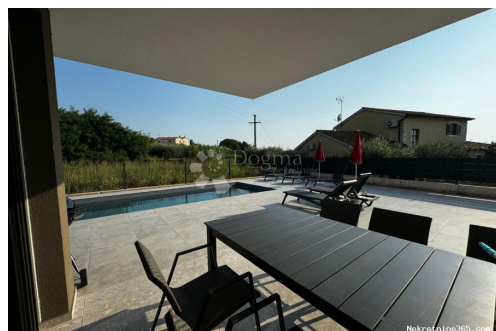

Stan 109m2 sa bazenom POREČ, Poreč, Flat

Seller Info

Name: Dogma Nekretnine
First Name: Dogma
Last Name: Nekretnine
Company Name: Dogma nekretnine d.o.o.
Service Type: Selling and renting
Website: <https://dogma-nekretnine.com>
Country: Croatia
Region: Primorsko-goranska županija
City: Rijeka
ZIP code: 51000
Address: F.LA GUARDIA 6
Phone: +385 51 341 080
Fax: +385 51 341 081
About us: DOGMA nekretnine d.o.o. is an experienced and licensed agency specializing in real estate. We have been present in this business for more than 20 years - from a small agency with only two employees through many years of work and effort, we have grown into a company with over 80 employees. In that period, with our work and attitude towards clients and business, we became the leading agency in the Primorje-Gorski Kotar County and the leading in Croatia. The Agency currently operates at the following locations: headquarters in Rijeka, F. la Guardia.6, branch office within the Tower Center Rijeka, J.P.Kamova 81a (4th floor), branch office in Opatija, Maršala Tita 97, branch office in Labin, Ulica Slobode 3; branch office in Umag, Joakima Rakovca 4, branch office in Pula, Anticova 5 and in Zagreb,