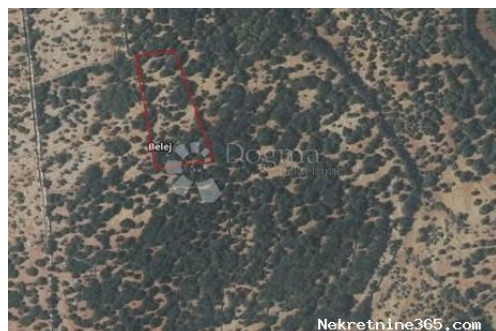

Malo Poljoprivredno zemljište Belej - CRES, Mali Lošinj, Land

Seller Info

Name: Dogma Nekretnine
First Name: Dogma
Last Name: Nekretnine
Company Name: Dogma nekretnine d.o.o.
Service Type: Selling and renting
Website: <https://dogma-nekretnine.com>
Country: Croatia
Region: Primorsko-goranska županija
City: Rijeka
ZIP code: 51000
Address: F.LA GUARDIA 6
Phone: +385 51 341 080
Fax: +385 51 341 081
About us: DOGMA nekretnine d.o.o. is an experienced and licensed agency specializing in real estate. We have been present in this business for more than 20 years - from a small agency with only two employees through many years of work and effort, we have grown into a company with over 80 employees. In that period, with our work and attitude towards clients and business, we became the leading agency in the Primorje-Gorski Kotar County and the leading in Croatia. The Agency currently operates at the following locations: headquarters in Rijeka, F. la Guardia.6, branch office within the Tower Center Rijeka, J.P.Kamova 81a (4th floor), branch office in Opatija, Maršala Tita 97, branch office in Labin, Ulica Slobode 3; branch office in Umag, Joakima Rakovca 4, branch office in Pula, Anticova 5 and in Zagreb,

Ulica grada Vukovara 284
(Almeria building D). Our
teams are at your disposal in all
locations!

Listing details

Common

Title:	Malo Poljoprivredno zemljište Belej - CRES
Property for:	Sale
Land type:	Agricultural land
Property area:	3805 m ²
Price:	11,415.00 €
Updated:	Oct 28, 2024

Location

Country:	Croatia
State/Region/Province:	Primorsko-goranska županija
City:	Mali Lošinj
City area:	Belej
ZIP code:	51550

Permits

Location permit:	yes
Ownership certificate:	yes

Description

Description:	ID CODE: MLS1343
--------------	------------------