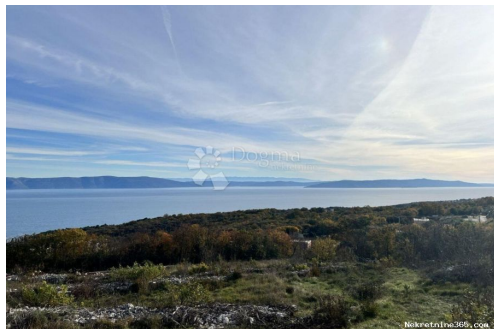

Unikatno Građevinsko Zemljište s Građevinskom Dozvolom i Pogledom na More, Labin, Land

Seller Info

Name: Dogma Nekretnine
First Name: Dogma
Last Name: Nekretnine
Company Name: Dogma nekretnine d.o.o.
Service Type: Selling and renting
Website: <https://dogma-nekretnine.com>
Country: Croatia
Region: Primorsko-goranska županija
City: Rijeka
ZIP code: 51000
Address: F.LA GUARDIA 6
Phone: +385 51 341 080
Fax: +385 51 341 081
About us: DOGMA nekretnine d.o.o. is an experienced and licensed agency specializing in real estate. We have been present in this business for more than 20 years - from a small agency with only two employees through many years of work and effort, we have grown into a company with over 80 employees. In that period, with our work and attitude towards clients and business, we became the leading agency in the Primorje-Gorski Kotar County and the leading in Croatia. The Agency currently operates at the following locations: headquarters in Rijeka, F. la Guardia.6, branch office within the Tower Center Rijeka, J.P.Kamova 81a (4th floor), branch office in Opatija, Maršala Tita 97, branch office in Labin, Ulica Slobode 3; branch office in Umag, Joakima Rakovca 4, branch office in