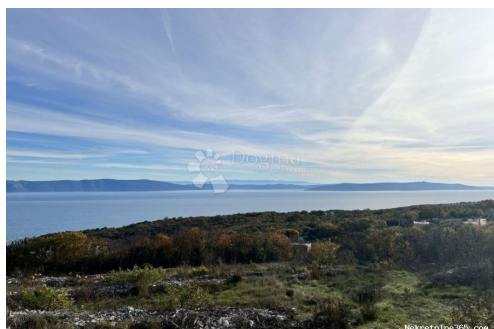

Građevinsko Zemljište s dozvolom i prekrasnim pogledom na more, Labin, Land

Seller Info

Name: Dogma Nekretnine
First Name: Dogma
Last Name: Nekretnine
Company Name: Dogma nekretnine d.o.o.
Service Type: Selling and renting
Website: <https://dogma-nekretnine.com>
Country: Croatia
Region: Primorsko-goranska županija
City: Rijeka
ZIP code: 51000
Address: F.LA GUARDIA 6
Phone: +385 51 341 080
Fax: +385 51 341 081
About us: DOGMA nekretnine d.o.o. is an experienced and licensed agency specializing in real estate. We have been present in this business for more than 20 years - from a small agency with only two employees through many years of work and effort, we have grown into a company with over 80 employees. In that period, with our work and attitude towards clients and business, we became the leading agency in the Primorje-Gorski Kotar County and the leading in Croatia. The Agency currently operates at the following locations: headquarters in Rijeka, F. la Guardia.6, branch office within the Tower Center Rijeka, J.P.Kamova 81a (4th floor), branch office in Opatija, Maršala Tita 97, branch office in Labin, Ulica Slobode 3; branch office in Umag, Joakima Rakovca 4, branch office in

Pula, Anticova 5 and in Zagreb,
Ulica grada Vukovara 284
(Almeria building D). Our
teams are at your disposal in all
locations!

Listing details

Common

Title:	Građevinsko Zemljište s dozvolom i prekrasnim pogledom na more
Property for:	Sale
Land type:	Building lot
Property area:	1697 m ²
Price:	330,000.00 €
Updated:	Oct 29, 2024