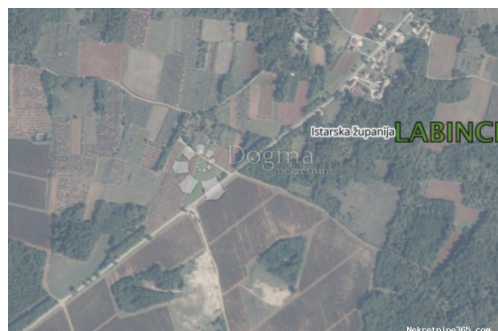

Poljoprivredno zemljište uz cestu, Kaštelir-Labinci, Kaštelir-Labinci, Land

Seller Info

Name: Dogma Nekretnine
First Name: Dogma
Last Name: Nekretnine
Company Name: Dogma nekretnine d.o.o.
Service Type: Selling and renting
Website: <https://dogma-nekretnine.com>
Country: Croatia
Region: Primorsko-goranska županija
City: Rijeka
ZIP code: 51000
Address: F.LA GUARDIA 6
Phone: +385 51 341 080
Fax: +385 51 341 081
About us: DOGMA nekretnine d.o.o. is an experienced and licensed agency specializing in real estate. We have been present in this business for more than 20 years - from a small agency with only two employees through many years of work and effort, we have grown into a company with over 80 employees. In that period, with our work and attitude towards clients and business, we became the leading agency in the Primorje-Gorski Kotar County and the leading in Croatia. The Agency currently operates at the following locations: headquarters in Rijeka, F. la Guardia.6, branch office within the Tower Center Rijeka, J.P.Kamova 81a (4th floor), branch office in Opatija, Maršala Tita 97, branch office in Labin, Ulica Slobode 3; branch office in Umag, Joakima Rakovca 4, branch office in Pula, Anticova 5 and in Zagreb,

Ulica grada Vukovara 284
(Almeria building D). Our
teams are at your disposal in all
locations!

Listing details

Common

Title:	Poljoprivredno zemljište uz cestu, Kaštelir-Labinci
Property for:	Sale
Land type:	Agricultural land
Property area:	505 m ²
Price:	13,500.00 €
Updated:	Oct 29, 2024

Location

Country:	Croatia
State/Region/Province:	Istarska županija
City:	Kaštelir-Labinci
City area:	Labinci
ZIP code:	52464

Permits

Ownership certificate:	yes
------------------------	-----

Description

Description:	ID CODE: IS1511577
--------------	--------------------