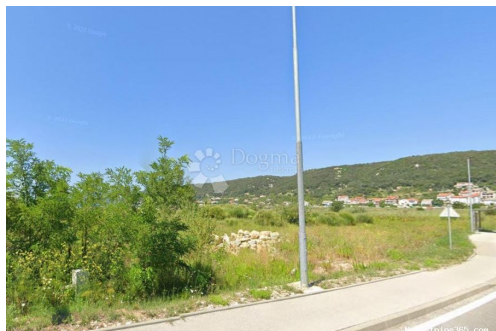

Građevinsko zemljište, Rab, Land

Seller Info

Name: Dogma Nekretnine
First Name: Dogma
Last Name: Nekretnine
Company Name: Dogma nekretnine d.o.o.
Service Type: Selling and renting
Website: <https://dogma-nekretnine.com>
Country: Croatia
Region: Primorsko-goranska županija
City: Rijeka
ZIP code: 51000
Address: F.LA GUARDIA 6
Phone: +385 51 341 080
Fax: +385 51 341 081
About us: DOGMA nekretnine d.o.o. is an experienced and licensed agency specializing in real estate. We have been present in this business for more than 20 years - from a small agency with only two employees through many years of work and effort, we have grown into a company with over 80 employees. In that period, with our work and attitude towards clients and business, we became the leading agency in the Primorje-Gorski Kotar County and the leading in Croatia. The Agency currently operates at the following locations: headquarters in Rijeka, F. la Guardia.6, branch office within the Tower Center Rijeka, J.P.Kamova 81a (4th floor), branch office in Opatija, Maršala Tita 97, branch office in Labin, Ulica Slobode 3; branch office in Umag, Joakima Rakovca 4, branch office in Pula, Anticova 5 and in Zagreb,