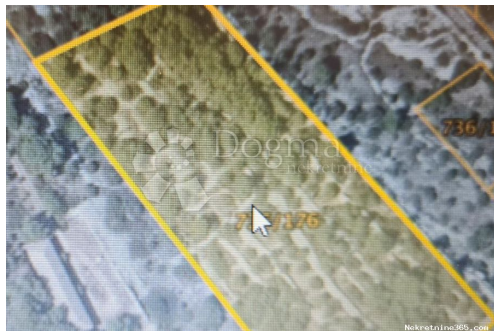

OTOK ŽIRJE, ŠIBENIK poljoprivredno zemljište 10 520 m2 blizu mora, Šibenik - Okolica, Land

Seller Info

Name: Dogma Nekretnine
First Name: Dogma
Last Name: Nekretnine
Company Name: Dogma nekretnine d.o.o.
Service Type: Selling and renting
Website: <https://dogma-nekretnine.com>
Country: Croatia
Region: Primorsko-goranska županija
City: Rijeka
ZIP code: 51000
Address: F.LA GUARDIA 6
Phone: +385 51 341 080
Fax: +385 51 341 081
About us: DOGMA nekretnine d.o.o. is an experienced and licensed agency specializing in real estate. We have been present in this business for more than 20 years - from a small agency with only two employees through many years of work and effort, we have grown into a company with over 80 employees. In that period, with our work and attitude towards clients and business, we became the leading agency in the Primorje-Gorski Kotar County and the leading in Croatia. The Agency currently operates at the following locations: headquarters in Rijeka, F. la Guardia.6, branch office within the Tower Center Rijeka, J.P.Kamova 81a (4th floor), branch office in Opatija, Maršala Tita 97, branch office in Labin, Ulica Slobode 3; branch office in Umag, Joakima Rakovca 4, branch office in

Pula, Anticova 5 and in Zagreb,
Ulica grada Vukovara 284
(Almeria building D). Our
teams are at your disposal in all
locations!

Listing details

Common

Title: OTOK ŽIRJE, ŠIBENIK poljoprivredno zemljište 10 520 m2 blizu mora
Property for: Sale
Land type: Agricultural land
Property area: 10520 m²
Price: 218,290.00 €
Updated: Oct 29, 2024

Location

Country: Croatia
State/Region/Province: Šibensko-kninska županija
City: Šibenik - Okolica
City area: Žirje
ZIP code: 22000

Permits

Ownership certificate: yes

Description

Description: ID CODE: DA100061872