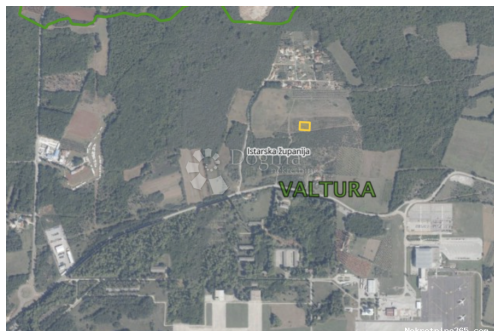

Valtura, Poljoprivredno zemljište, 1000m2, Ližnjan, Land

Seller Info

Name: Dogma Nekretnine
First Name: Dogma
Last Name: Nekretnine
Company Name: Dogma nekretnine d.o.o.
Service Type: Selling and renting
Website: <https://dogma-nekretnine.com>
Country: Croatia
Region: Primorsko-goranska županija
City: Rijeka
ZIP code: 51000
Address: F.LA GUARDIA 6
Phone: +385 51 341 080
Fax: +385 51 341 081
About us: DOGMA nekretnine d.o.o. is an experienced and licensed agency specializing in real estate. We have been present in this business for more than 20 years - from a small agency with only two employees through many years of work and effort, we have grown into a company with over 80 employees. In that period, with our work and attitude towards clients and business, we became the leading agency in the Primorje-Gorski Kotar County and the leading in Croatia. The Agency currently operates at the following locations: headquarters in Rijeka, F. la Guardia.6, branch office within the Tower Center Rijeka, J.P.Kamova 81a (4th floor), branch office in Opatija, Maršala Tita 97, branch office in Labin, Ulica Slobode 3; branch office in Umag, Joakima Rakovca 4, branch office in Pula, Anticova 5 and in Zagreb,