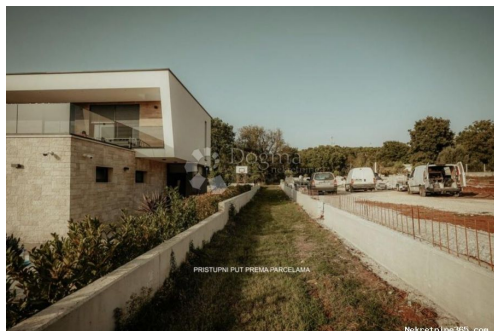

Šarmantno zemljište na odličnoj lokaciji, Medulin, Land

Seller Info

Name: Dogma Nekretnine
First Name: Dogma
Last Name: Nekretnine
Company Name: Dogma nekretnine d.o.o.
Service Type: Selling and renting
Website: <https://dogma-nekretnine.com>
Country: Croatia
Region: Primorsko-goranska županija
City: Rijeka
ZIP code: 51000
Address: F.LA GUARDIA 6
Phone: +385 51 341 080
Fax: +385 51 341 081
About us: DOGMA nekretnine d.o.o. is an experienced and licensed agency specializing in real estate. We have been present in this business for more than 20 years - from a small agency with only two employees through many years of work and effort, we have grown into a company with over 80 employees. In that period, with our work and attitude towards clients and business, we became the leading agency in the Primorje-Gorski Kotar County and the leading in Croatia. The Agency currently operates at the following locations: headquarters in Rijeka, F. la Guardia.6, branch office within the Tower Center Rijeka, J.P.Kamova 81a (4th floor), branch office in Opatija, Maršala Tita 97, branch office in Labin, Ulica Slobode 3; branch office in Umag, Joakima Rakovca 4, branch office in Pula, Anticova 5 and in Zagreb,