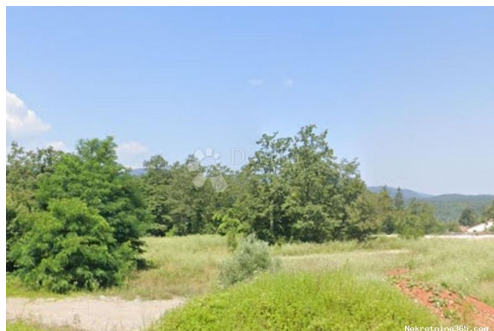

Građevinsko zemljište u naselju Mali Brgud, Matulji, Land

Seller Info

Name: Dogma Nekretnine
First Name: Dogma
Last Name: Nekretnine
Company Name: Dogma nekretnine d.o.o.
Service Type: Selling and renting
Website: <https://dogma-nekretnine.com>
Country: Croatia
Region: Primorsko-goranska županija
City: Rijeka
ZIP code: 51000
Address: F.LA GUARDIA 6
Phone: +385 51 341 080
Fax: +385 51 341 081
About us: DOGMA nekretnine d.o.o. is an experienced and licensed agency specializing in real estate. We have been present in this business for more than 20 years - from a small agency with only two employees through many years of work and effort, we have grown into a company with over 80 employees. In that period, with our work and attitude towards clients and business, we became the leading agency in the Primorje-Gorski Kotar County and the leading in Croatia. The Agency currently operates at the following locations: headquarters in Rijeka, F. la Guardia.6, branch office within the Tower Center Rijeka, J.P.Kamova 81a (4th floor), branch office in Opatija, Maršala Tita 97, branch office in Labin, Ulica Slobode 3; branch office in Umag, Joakima Rakovca 4, branch office in Pula, Anticova 5 and in Zagreb,