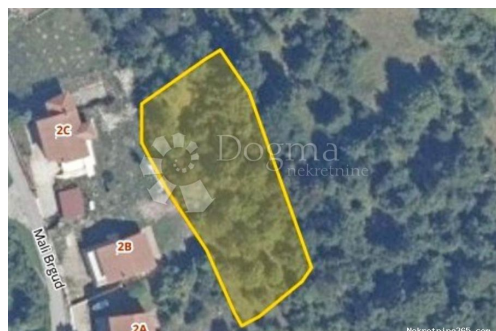

## Građevinsko zemljište u Malom Brgudu, Matulji, Land

### Common

Title:	Građevinsko zemljište u Malom Brgudu
Property for:	Sale
Land type:	Building lot
Property area:	2039 m <sup>2</sup>
Price:	92,000.00 €
Updated:	Oct 29, 2024