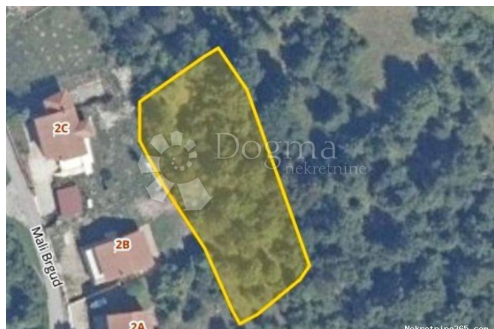

Građevinsko zemljište u Malom Brgudu, Matulji, Land

Seller Info

Name: Dogma Nekretnine
First Name: Dogma
Last Name: Nekretnine
Company Name: Dogma nekretnine d.o.o.
Service Type: Selling and renting
Website: <https://dogma-nekretnine.com>
Country: Croatia
Region: Primorsko-goranska županija
City: Rijeka
ZIP code: 51000
Address: F.LA GUARDIA 6
Phone: +385 51 341 080
Fax: +385 51 341 081
About us: DOGMA nekretnine d.o.o. is an experienced and licensed agency specializing in real estate. We have been present in this business for more than 20 years - from a small agency with only two employees through many years of work and effort, we have grown into a company with over 80 employees. In that period, with our work and attitude towards clients and business, we became the leading agency in the Primorje-Gorski Kotar County and the leading in Croatia. The Agency currently operates at the following locations: headquarters in Rijeka, F. la Guardia.6, branch office within the Tower Center Rijeka, J.P.Kamova 81a (4th floor), branch office in Opatija, Maršala Tita 97, branch office in Labin, Ulica Slobode 3; branch office in Umag, Joakima Rakovca 4, branch office in Pula, Anticova 5 and in Zagreb,