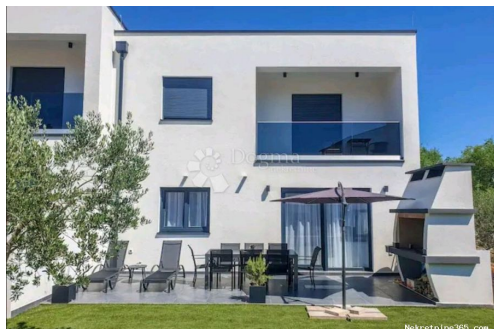

VODICE, novoizgrađena atraktivna luksuzna kuća, Vodice, House

Seller Info

Name: Dogma Nekretnine
First Name: Dogma
Last Name: Nekretnine
Company Name: Dogma nekretnine d.o.o.
Service Type: Selling and renting
Website: <https://dogma-nekretnine.com>
Country: Croatia
Region: Primorsko-goranska županija
City: Rijeka
ZIP code: 51000
Address: F.LA GUARDIA 6
Phone: +385 51 341 080
Fax: +385 51 341 081
About us: DOGMA nekretnine d.o.o. is an experienced and licensed agency specializing in real estate. We have been present in this business for more than 20 years - from a small agency with only two employees through many years of work and effort, we have grown into a company with over 80 employees. In that period, with our work and attitude towards clients and business, we became the leading agency in the Primorje-Gorski Kotar County and the leading in Croatia. The Agency currently operates at the following locations: headquarters in Rijeka, F. la Guardia.6, branch office within the Tower Center Rijeka, J.P.Kamova 81a (4th floor), branch office in Opatija, Maršala Tita 97, branch office in Labin, Ulica Slobode 3; branch office in Umag, Joakima Rakovca 4, branch office in Pula, Anticova 5 and in Zagreb,