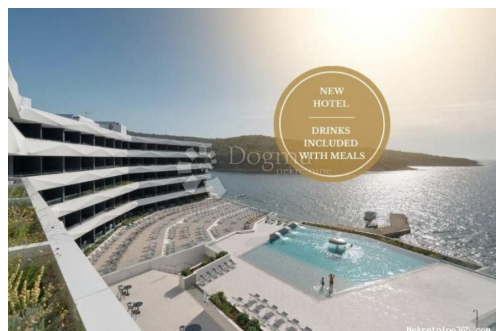

HOTEL PRVI RED DO MORA 700 LEŽAJEVA, Commercial property

Seller Info

Name: Dogma Nekretnine
First Name: Dogma
Last Name: Nekretnine
Company Name: Dogma nekretnine d.o.o.
Service Type: Selling and renting
Website: <https://dogma-nekretnine.com>
Country: Croatia
Region: Primorsko-goranska županija
City: Rijeka
ZIP code: 51000
Address: F.LA GUARDIA 6
Phone: +385 51 341 080
Fax: +385 51 341 081
About us: DOGMA nekretnine d.o.o. is an experienced and licensed agency specializing in real estate. We have been present in this business for more than 20 years - from a small agency with only two employees through many years of work and effort, we have grown into a company with over 80 employees. In that period, with our work and attitude towards clients and business, we became the leading agency in the Primorje-Gorski Kotar County and the leading in Croatia. The Agency currently operates at the following locations: headquarters in Rijeka, F. la Guardia.6, branch office within the Tower Center Rijeka, J.P.Kamova 81a (4th floor), branch office in Opatija, Maršala Tita 97, branch office in Labin, Ulica Slobode 3; branch office in Umag, Joakima Rakovca 4, branch office in Pula, Anticova 5 and in Zagreb,