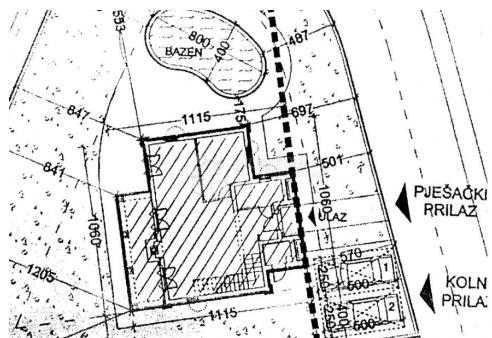

Valtura, građevinsko zemljište s projektom i građ.dozvolom, Ližnjan, Land

Seller Info

Name: Dogma Nekretnine
First Name: Dogma
Last Name: Nekretnine
Company Name: Dogma nekretnine d.o.o.
Service Type: Selling and renting
Website: <https://dogma-nekretnine.com>
Country: Croatia
Region: Primorsko-goranska županija
City: Rijeka
ZIP code: 51000
Address: F.LA GUARDIA 6
Phone: +385 51 341 080
Fax: +385 51 341 081
About us: DOGMA nekretnine d.o.o. is an experienced and licensed agency specializing in real estate. We have been present in this business for more than 20 years - from a small agency with only two employees through many years of work and effort, we have grown into a company with over 80 employees. In that period, with our work and attitude towards clients and business, we became the leading agency in the Primorje-Gorski Kotar County and the leading in Croatia. The Agency currently operates at the following locations: headquarters in Rijeka, F. la Guardia.6, branch office within the Tower Center Rijeka, J.P.Kamova 81a (4th floor), branch office in Opatija, Maršala Tita 97, branch office in Labin, Ulica Slobode 3; branch office in Umag, Joakima Rakovca 4, branch office in Pula, Anticova 5 and in Zagreb,