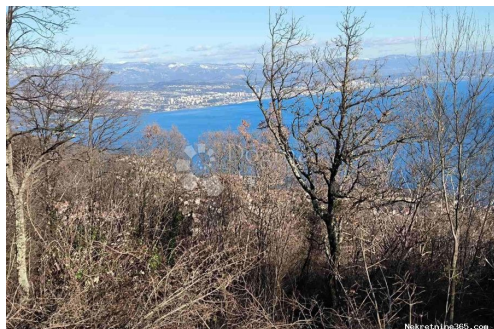

Građevinsko Zemljište u Donjem Rukavcu, Matulji, Land

Seller Info

Name: Dogma Nekretnine
First Name: Dogma
Last Name: Nekretnine
Company Name: Dogma nekretnine d.o.o.
Service Type: Selling and renting
Website: <https://dogma-nekretnine.com>
Country: Croatia
Region: Primorsko-goranska županija
City: Rijeka
ZIP code: 51000
Address: F.LA GUARDIA 6
Phone: +385 51 341 080
Fax: +385 51 341 081
About us: DOGMA nekretnine d.o.o. is an experienced and licensed agency specializing in real estate. We have been present in this business for more than 20 years - from a small agency with only two employees through many years of work and effort, we have grown into a company with over 80 employees. In that period, with our work and attitude towards clients and business, we became the leading agency in the Primorje-Gorski Kotar County and the leading in Croatia. The Agency currently operates at the following locations: headquarters in Rijeka, F. la Guardia.6, branch office within the Tower Center Rijeka, J.P.Kamova 81a (4th floor), branch office in Opatija, Maršala Tita 97, branch office in Labin, Ulica Slobode 3; branch office in Umag, Joakima Rakovca 4, branch office in Pula, Anticova 5 and in Zagreb,