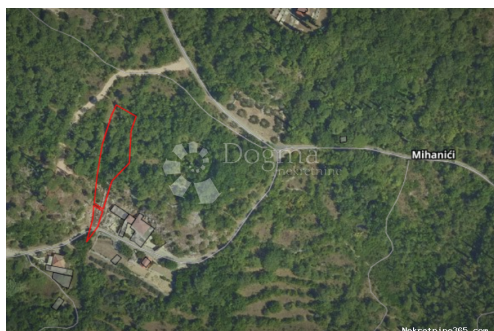

ZEMLJIŠTE - KONAVLE, MIHANIĆI, Konavle, Land

Seller Info

Name: Dogma Nekretnine
First Name: Dogma
Last Name: Nekretnine
Company Name: Dogma nekretnine d.o.o.
Service Type: Selling and renting
Website: <https://dogma-nekretnine.com>
Country: Croatia
Region: Primorsko-goranska županija
City: Rijeka
ZIP code: 51000
Address: F.LA GUARDIA 6
Phone: +385 51 341 080
Fax: +385 51 341 081
About us: DOGMA nekretnine d.o.o. is an experienced and licensed agency specializing in real estate. We have been present in this business for more than 20 years - from a small agency with only two employees through many years of work and effort, we have grown into a company with over 80 employees. In that period, with our work and attitude towards clients and business, we became the leading agency in the Primorje-Gorski Kotar County and the leading in Croatia. The Agency currently operates at the following locations: headquarters in Rijeka, F. la Guardia.6, branch office within the Tower Center Rijeka, J.P.Kamova 81a (4th floor), branch office in Opatija, Maršala Tita 97, branch office in Labin, Ulica Slobode 3; branch office in Umag, Joakima Rakovca 4, branch office in Pula, Anticova 5 and in Zagreb,