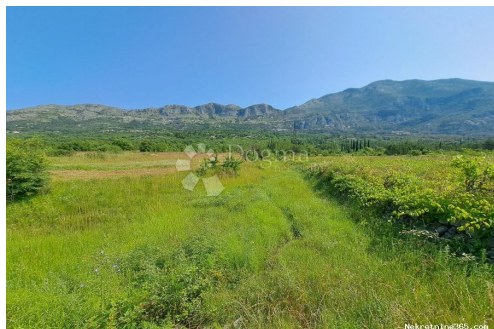

POLJOPRIVREDNO ZEMLJIŠTE - KONAVLE, Konavle, Land

Seller Info

Name: Dogma Nekretnine
First Name: Dogma
Last Name: Nekretnine
Company Name: Dogma nekretnine d.o.o.
Service Type: Selling and renting
Website: <https://dogma-nekretnine.com>
Country: Croatia
Region: Primorsko-goranska županija
City: Rijeka
ZIP code: 51000
Address: F.LA GUARDIA 6
Phone: +385 51 341 080
Fax: +385 51 341 081
About us: DOGMA nekretnine d.o.o. is an experienced and licensed agency specializing in real estate. We have been present in this business for more than 20 years - from a small agency with only two employees through many years of work and effort, we have grown into a company with over 80 employees. In that period, with our work and attitude towards clients and business, we became the leading agency in the Primorje-Gorski Kotar County and the leading in Croatia. The Agency currently operates at the following locations: headquarters in Rijeka, F. la Guardia.6, branch office within the Tower Center Rijeka, J.P.Kamova 81a (4th floor), branch office in Opatija, Maršala Tita 97, branch office in Labin, Ulica Slobode 3; branch office in Umag, Joakima Rakovca 4, branch office in Pula, Anticova 5 and in Zagreb,