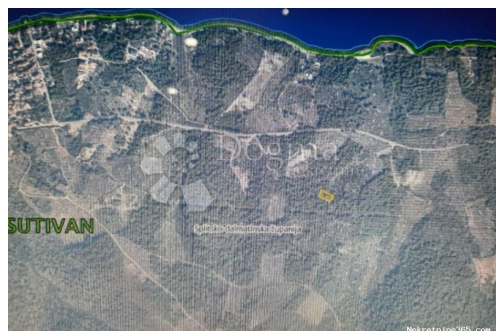

POLJOPRIVREDNO ZEMLJIŠTE - SUTIVAN, Sutivan, Land

Seller Info

Name: Dogma Nekretnine
First Name: Dogma
Last Name: Nekretnine
Company Name: Dogma nekretnine d.o.o.
Service Type: Selling and renting
Website: <https://dogma-nekretnine.com>
Country: Croatia
Region: Primorsko-goranska županija
City: Rijeka
ZIP code: 51000
Address: F.LA GUARDIA 6
Phone: +385 51 341 080
Fax: +385 51 341 081
About us: DOGMA nekretnine d.o.o. is an experienced and licensed agency specializing in real estate. We have been present in this business for more than 20 years - from a small agency with only two employees through many years of work and effort, we have grown into a company with over 80 employees. In that period, with our work and attitude towards clients and business, we became the leading agency in the Primorje-Gorski Kotar County and the leading in Croatia. The Agency currently operates at the following locations: headquarters in Rijeka, F. la Guardia.6, branch office within the Tower Center Rijeka, J.P.Kamova 81a (4th floor), branch office in Opatija, Maršala Tita 97, branch office in Labin, Ulica Slobode 3; branch office in Umag, Joakima Rakovca 4, branch office in Pula, Anticova 5 and in Zagreb,