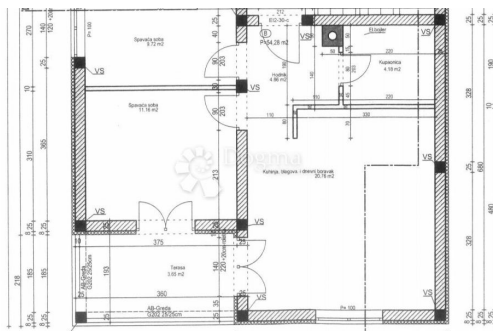

Novogradnja Pula u blizini trgovačkog centra, Pula, Flat

Seller Info

Name: Dogma Nekretnine
First Name: Dogma
Last Name: Nekretnine
Company Name: Dogma nekretnine d.o.o.
Service Type: Selling and renting
Website: <https://dogma-nekretnine.com>
Country: Croatia
Region: Primorsko-goranska županija
City: Rijeka
ZIP code: 51000
Address: F.LA GUARDIA 6
Phone: +385 51 341 080
Fax: +385 51 341 081
About us: DOGMA nekretnine d.o.o. is an experienced and licensed agency specializing in real estate. We have been present in this business for more than 20 years - from a small agency with only two employees through many years of work and effort, we have grown into a company with over 80 employees. In that period, with our work and attitude towards clients and business, we became the leading agency in the Primorje-Gorski Kotar County and the leading in Croatia. The Agency currently operates at the following locations: headquarters in Rijeka, F. la Guardia.6, branch office within the Tower Center Rijeka, J.P.Kamova 81a (4th floor), branch office in Opatija, Maršala Tita 97, branch office in Labin, Ulica Slobode 3; branch office in Umag, Joakima Rakovca 4, branch office in Pula, Anticova 5 and in Zagreb,