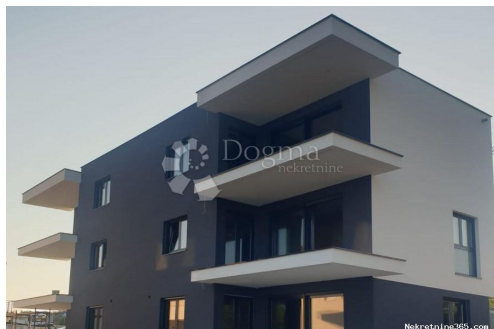

OTOK KRK-Ekskluzivan apartman s bazenom i dva parking mjesta!, Krk, Flat

Seller Info

Name: Dogma Nekretnine
First Name: Dogma
Last Name: Nekretnine
Company Name: Dogma nekretnine d.o.o.
Service Type: Selling and renting
Website: <https://dogma-nekretnine.com>
Country: Croatia
Region: Primorsko-goranska županija
City: Rijeka
ZIP code: 51000
Address: F.LA GUARDIA 6
Phone: +385 51 341 080
Fax: +385 51 341 081
About us: DOGMA nekretnine d.o.o. is an experienced and licensed agency specializing in real estate. We have been present in this business for more than 20 years - from a small agency with only two employees through many years of work and effort, we have grown into a company with over 80 employees. In that period, with our work and attitude towards clients and business, we became the leading agency in the Primorje-Gorski Kotar County and the leading in Croatia. The Agency currently operates at the following locations: headquarters in Rijeka, F. la Guardia.6, branch office within the Tower Center Rijeka, J.P.Kamova 81a (4th floor), branch office in Opatija, Maršala Tita 97, branch office in Labin, Ulica Slobode 3; branch office in Umag, Joakima Rakovca 4, branch office in Pula, Anticova 5 and in Zagreb,

Ulica grada Vukovara 284
(Almeria building D). Our
teams are at your disposal in all
locations!

Listing details

Common

Title:	OTOK KRK-Eksluzivan apartman s bazenom i dva parking mjesta!
Property for:	Sale
Property area:	125 m ²
Number of Floors:	2
Bedrooms:	4
Garden area:	150 m ²
Price:	630,000.00 €
Updated:	Oct 29, 2024