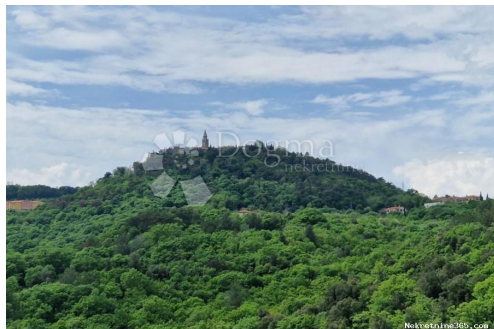

LABIN ,RABAC , zemljište sa građevinskom dozvolom i započetom gradnjom, Labin, Land

Seller Info

Name: Dogma Nekretnine
First Name: Dogma
Last Name: Nekretnine
Company Name: Dogma nekretnine d.o.o.
Service Type: Selling and renting
Website: <https://dogma-nekretnine.com>
Country: Croatia
Region: Primorsko-goranska županija
City: Rijeka
ZIP code: 51000
Address: F.LA GUARDIA 6
Phone: +385 51 341 080
Fax: +385 51 341 081
About us: DOGMA nekretnine d.o.o. is an experienced and licensed agency specializing in real estate. We have been present in this business for more than 20 years - from a small agency with only two employees through many years of work and effort, we have grown into a company with over 80 employees. In that period, with our work and attitude towards clients and business, we became the leading agency in the Primorje-Gorski Kotar County and the leading in Croatia. The Agency currently operates at the following locations: headquarters in Rijeka, F. la Guardia.6, branch office within the Tower Center Rijeka, J.P.Kamova 81a (4th floor), branch office in Opatija, Maršala Tita 97, branch office in Labin, Ulica Slobode 3; branch office in Umag, Joakima Rakovca 4, branch office in