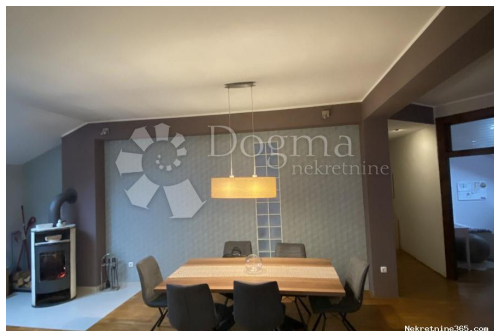

Prodaje se kuća s velikim potencijalom u Jastrebarskom, Jastrebarsko, House

Seller Info

Name: Dogma Nekretnine
First Name: Dogma
Last Name: Nekretnine
Company Name: Dogma nekretnine d.o.o.
Service Type: Selling and renting
Website: <https://dogma-nekretnine.com>
Country: Croatia
Region: Primorsko-goranska županija
City: Rijeka
ZIP code: 51000
Address: F.LA GUARDIA 6
Phone: +385 51 341 080
Fax: +385 51 341 081
About us: DOGMA nekretnine d.o.o. is an experienced and licensed agency specializing in real estate. We have been present in this business for more than 20 years - from a small agency with only two employees through many years of work and effort, we have grown into a company with over 80 employees. In that period, with our work and attitude towards clients and business, we became the leading agency in the Primorje-Gorski Kotar County and the leading in Croatia. The Agency currently operates at the following locations: headquarters in Rijeka, F. la Guardia.6, branch office within the Tower Center Rijeka, J.P.Kamova 81a (4th floor), branch office in Opatija, Maršala Tita 97, branch office in Labin, Ulica Slobode 3; branch office in Umag, Joakima Rakovca 4, branch office in Pula, Anticova 5 and in Zagreb,