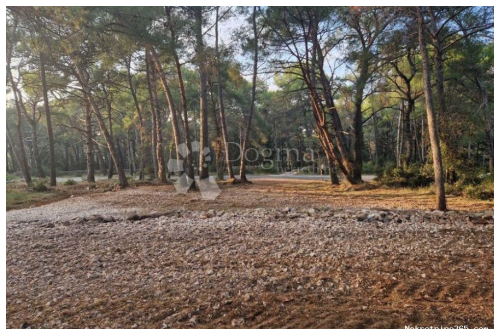

Poljoprivredno Zemljište Mali Lošinj, Mali Lošinj, Land

Seller Info

Name: Dogma Nekretnine
First Name: Dogma
Last Name: Nekretnine
Company Name: Dogma nekretnine d.o.o.
Service Type: Selling and renting
Website: <https://dogma-nekretnine.com>
Country: Croatia
Region: Primorsko-goranska županija
City: Rijeka
ZIP code: 51000
Address: F.LA GUARDIA 6
Phone: +385 51 341 080
Fax: +385 51 341 081
About us: DOGMA nekretnine d.o.o. is an experienced and licensed agency specializing in real estate. We have been present in this business for more than 20 years - from a small agency with only two employees through many years of work and effort, we have grown into a company with over 80 employees. In that period, with our work and attitude towards clients and business, we became the leading agency in the Primorje-Gorski Kotar County and the leading in Croatia. The Agency currently operates at the following locations: headquarters in Rijeka, F. la Guardia.6, branch office within the Tower Center Rijeka, J.P.Kamova 81a (4th floor), branch office in Opatija, Maršala Tita 97, branch office in Labin, Ulica Slobode 3; branch office in Umag, Joakima Rakovca 4, branch office in Pula, Anticova 5 and in Zagreb,