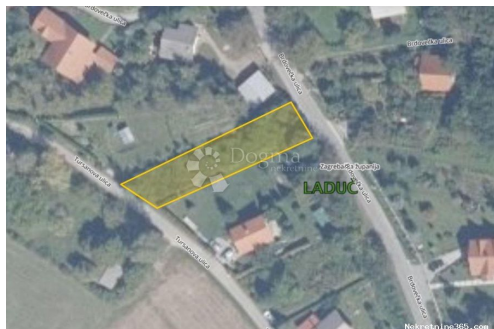

Laduč, Građevinsko zemljište, 673 m2, Brdovec, Land

Seller Info

Name: Dogma Nekretnine
First Name: Dogma
Last Name: Nekretnine
Company Name: Dogma nekretnine d.o.o.
Service Type: Selling and renting
Website: <https://dogma-nekretnine.com>
Country: Croatia
Region: Primorsko-goranska županija
City: Rijeka
ZIP code: 51000
Address: F.LA GUARDIA 6
Phone: +385 51 341 080
Fax: +385 51 341 081
About us: DOGMA nekretnine d.o.o. is an experienced and licensed agency specializing in real estate. We have been present in this business for more than 20 years - from a small agency with only two employees through many years of work and effort, we have grown into a company with over 80 employees. In that period, with our work and attitude towards clients and business, we became the leading agency in the Primorje-Gorski Kotar County and the leading in Croatia. The Agency currently operates at the following locations: headquarters in Rijeka, F. la Guardia.6, branch office within the Tower Center Rijeka, J.P.Kamova 81a (4th floor), branch office in Opatija, Maršala Tita 97, branch office in Labin, Ulica Slobode 3; branch office in Umag, Joakima Rakovca 4, branch office in Pula, Anticova 5 and in Zagreb,

Ulica grada Vukovara 284
(Almeria building D). Our
teams are at your disposal in all
locations!

Listing details

Common

Title:	Laduč, Građevinsko zemljište, 673 m2
Property for:	Sale
Land type:	Building lot
Property area:	673 m ²
Price:	15,000.00 €
Updated:	Oct 29, 2024

Location

Country:	Croatia
State/Region/Province:	Zagrebačka županija
City:	Brdovec
City area:	Donji Laduč
ZIP code:	10291

Permits

Ownership certificate:	yes
------------------------	-----

Description

Description:	ID CODE: ZG69097
--------------	------------------