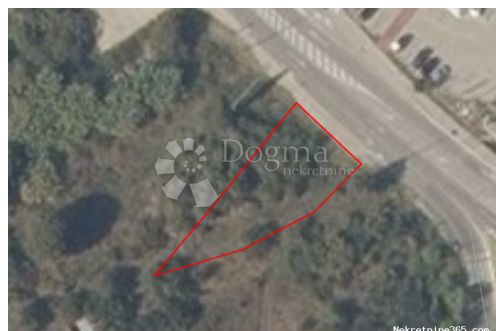

ŠIBENIK- ZEMLJIŠTE NA BIOCIMA, Šibenik, Land

Seller Info

Name: Dogma Nekretnine
First Name: Dogma
Last Name: Nekretnine
Company Name: Dogma nekretnine d.o.o.
Service Type: Selling and renting
Website: <https://dogma-nekretnine.com>
Country: Croatia
Region: Primorsko-goranska županija
City: Rijeka
ZIP code: 51000
Address: F.LA GUARDIA 6
Phone: +385 51 341 080
Fax: +385 51 341 081
About us: DOGMA nekretnine d.o.o. is an experienced and licensed agency specializing in real estate. We have been present in this business for more than 20 years - from a small agency with only two employees through many years of work and effort, we have grown into a company with over 80 employees. In that period, with our work and attitude towards clients and business, we became the leading agency in the Primorje-Gorski Kotar County and the leading in Croatia. The Agency currently operates at the following locations: headquarters in Rijeka, F. la Guardia.6, branch office within the Tower Center Rijeka, J.P.Kamova 81a (4th floor), branch office in Opatija, Maršala Tita 97, branch office in Labin, Ulica Slobode 3; branch office in Umag, Joakima Rakovca 4, branch office in Pula, Anticova 5 and in Zagreb,

Ulica grada Vukovara 284
(Almeria building D). Our
teams are at your disposal in all
locations!

Listing details

Common

Title:	ŠIBENIK- ZEMLJIŠTE NA BIOCIMA
Property for:	Sale
Land type:	Agricultural land
Property area:	532 m ²
Price:	32,000.00 €
Updated:	Oct 29, 2024

Location

Country:	Croatia
State/Region/Province:	Šibensko-kninska županija
City:	Šibenik
City area:	Bioci
ZIP code:	22000

Permits

Ownership certificate:	yes
------------------------	-----

Description

Description:	ID CODE: DA321
--------------	----------------