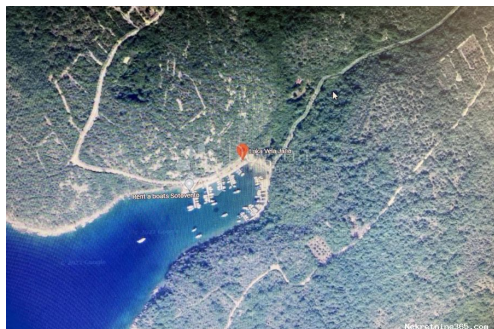

Poljoprivredno zemljište Linardići, Krk, Land

Seller Info

Name: Dogma Nekretnine
First Name: Dogma
Last Name: Nekretnine
Company Name: Dogma nekretnine d.o.o.
Service Type: Selling and renting
Website: <https://dogma-nekretnine.com>
Country: Croatia
Region: Primorsko-goranska županija
City: Rijeka
ZIP code: 51000
Address: F.LA GUARDIA 6
Phone: +385 51 341 080
Fax: +385 51 341 081
About us: DOGMA nekretnine d.o.o. is an experienced and licensed agency specializing in real estate. We have been present in this business for more than 20 years - from a small agency with only two employees through many years of work and effort, we have grown into a company with over 80 employees. In that period, with our work and attitude towards clients and business, we became the leading agency in the Primorje-Gorski Kotar County and the leading in Croatia. The Agency currently operates at the following locations: headquarters in Rijeka, F. la Guardia.6, branch office within the Tower Center Rijeka, J.P.Kamova 81a (4th floor), branch office in Opatija, Maršala Tita 97, branch office in Labin, Ulica Slobode 3; branch office in Umag, Joakima Rakovca 4, branch office in Pula, Anticova 5 and in Zagreb,