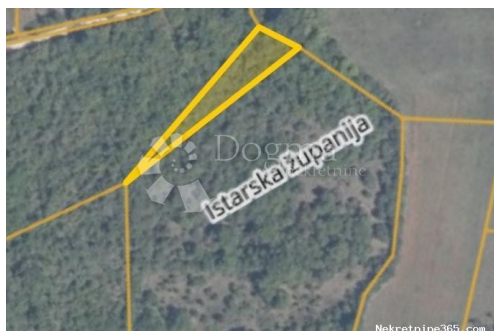

## Poljoprivredno zemljište u Valturi, Ližnjan, Land

### Common

Title:	Poljoprivredno zemljište u Valturi
Property for:	Sale
Land type:	Agricultural land
Property area:	971 m <sup>2</sup>
Price:	11,000.00 €
Updated:	Oct 29, 2024

### Location

Country:	Croatia
State/Region/Province:	Istarska županija
City:	Ližnjan
City area:	Valtura
ZIP code:	52204