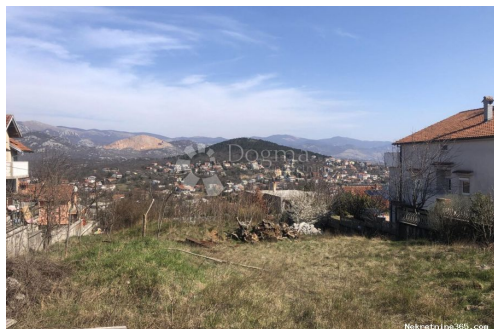

Građevinsko zemljište 978m2 , Čavle, Čavle, Land

Seller Info

Name: Dogma Nekretnine
First Name: Dogma
Last Name: Nekretnine
Company Name: Dogma nekretnine d.o.o.
Service Type: Selling and renting
Website: <https://dogma-nekretnine.com>
Country: Croatia
Region: Primorsko-goranska županija
City: Rijeka
ZIP code: 51000
Address: F.LA GUARDIA 6
Phone: +385 51 341 080
Fax: +385 51 341 081
About us: DOGMA nekretnine d.o.o. is an experienced and licensed agency specializing in real estate. We have been present in this business for more than 20 years - from a small agency with only two employees through many years of work and effort, we have grown into a company with over 80 employees. In that period, with our work and attitude towards clients and business, we became the leading agency in the Primorje-Gorski Kotar County and the leading in Croatia. The Agency currently operates at the following locations: headquarters in Rijeka, F. la Guardia.6, branch office within the Tower Center Rijeka, J.P.Kamova 81a (4th floor), branch office in Opatija, Maršala Tita 97, branch office in Labin, Ulica Slobode 3; branch office in Umag, Joakima Rakovca 4, branch office in Pula, Anticova 5 and in Zagreb,

Ulica grada Vukovara 284
(Almeria building D). Our
teams are at your disposal in all
locations!

Listing details

Common

Title:	Građevinsko zemljište 978m2 , Čavle
Property for:	Sale
Land type:	Building lot
Property area:	978 m ²
Price:	65,000.00 €
Updated:	Oct 29, 2024

Location

Country:	Croatia
State/Region/Province:	Primorsko-goranska županija
City:	Čavle
City area:	Čavle
ZIP code:	51219

Permits

Ownership certificate:	yes
------------------------	-----

Description

Description:	ID CODE: Z9592
--------------	----------------