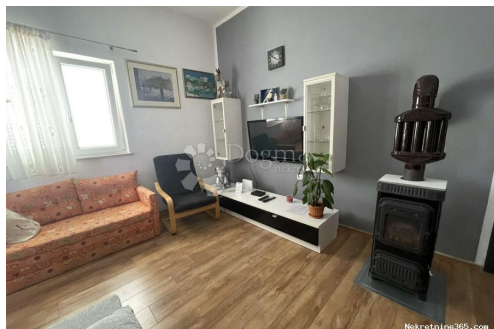

KOSTRENA STAN, Kostrena, Flat

Seller Info

Name: Dogma Nekretnine
First Name: Dogma
Last Name: Nekretnine
Company Name: Dogma nekretnine d.o.o.
Service Type: Selling and renting
Website: <https://dogma-nekretnine.com>
Country: Croatia
Region: Primorsko-goranska županija
City: Rijeka
ZIP code: 51000
Address: F.LA GUARDIA 6
Phone: +385 51 341 080
Fax: +385 51 341 081
About us: DOGMA nekretnine d.o.o. is an experienced and licensed agency specializing in real estate. We have been present in this business for more than 20 years - from a small agency with only two employees through many years of work and effort, we have grown into a company with over 80 employees. In that period, with our work and attitude towards clients and business, we became the leading agency in the Primorje-Gorski Kotar County and the leading in Croatia. The Agency currently operates at the following locations: headquarters in Rijeka, F. la Guardia.6, branch office within the Tower Center Rijeka, J.P.Kamova 81a (4th floor), branch office in Opatija, Maršala Tita 97, branch office in Labin, Ulica Slobode 3; branch office in Umag, Joakima Rakovca 4, branch office in Pula, Anticova 5 and in Zagreb,