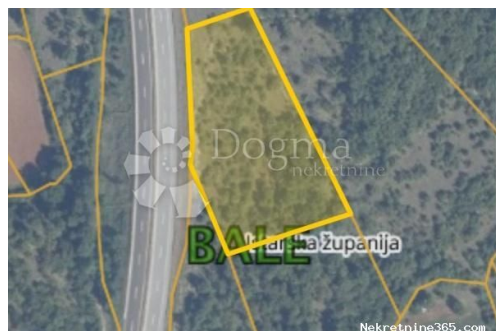

## PROSTRANO POLJOPRIVREDNO ZEMLJIŠTE, Bale, Land

### Common

Title:	PROSTRANO POLJOPRIVREDNO ZEMLJIŠTE
Property for:	Sale
Land type:	Building lot
Property area:	7533 m <sup>2</sup>
Price:	47,000.00 €
Updated:	Oct 29, 2024

### Location

Country:	Croatia
State/Region/Province:	Istarska županija
City:	Bale
City area:	Bale
ZIP code:	52211