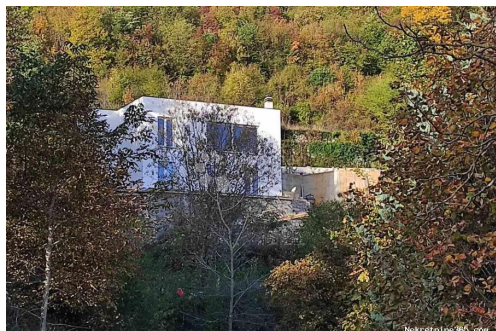

OPATIJA, RUKAVAC - Kuća za odmor s bazenom, Matulji, House

Seller Info

Name: Dogma Nekretnine
First Name: Dogma
Last Name: Nekretnine
Company Name: Dogma nekretnine d.o.o.
Service Type: Selling and renting
Website: <https://dogma-nekretnine.com>
Country: Croatia
Region: Primorsko-goranska županija
City: Rijeka
ZIP code: 51000
Address: F.LA GUARDIA 6
Phone: +385 51 341 080
Fax: +385 51 341 081
About us: DOGMA nekretnine d.o.o. is an

experienced and licensed agency specializing in real estate. We have been present in this business for more than 20 years - from a small agency with only two employees through many years of work and effort, we have grown into a company with over 80 employees. In that period, with our work and attitude towards clients and business, we became the leading agency in the Primorje-Gorski Kotar County and the leading in Croatia. The Agency currently operates at the following locations: headquarters in Rijeka, F. la Guardia.6, branch office within the Tower Center Rijeka, J.P.Kamova 81a (4th floor), branch office in Opatija, Maršala Tita 97, branch office in Labin, Ulica Slobode 3; branch office in Umag, Joakima Rakovca 4, branch office in Pula, Anticova 5 and in Zagreb,