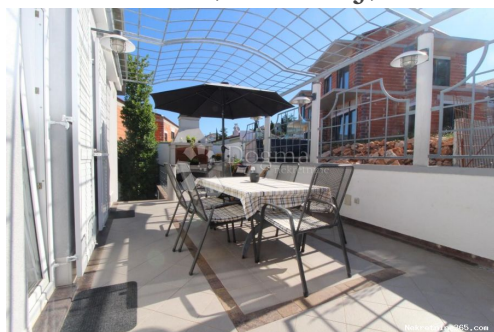

KRK NJIVICE SAMOSTOJEĆA KUĆA SA PANORAMSKIM POGLEDOM NA MORE!, Omišalj, House

Seller Info

Name: Dogma Nekretnine
First Name: Dogma
Last Name: Nekretnine
Company Name: Dogma nekretnine d.o.o.
Service Type: Selling and renting
Website: <https://dogma-nekretnine.com>
Country: Croatia
Region: Primorsko-goranska županija
City: Rijeka
ZIP code: 51000
Address: F.LA GUARDIA 6
Phone: +385 51 341 080
Fax: +385 51 341 081
About us: DOGMA nekretnine d.o.o. is an experienced and licensed agency specializing in real estate. We have been present in this business for more than 20 years - from a small agency with only two employees through many years of work and effort, we have grown into a company with over 80 employees. In that period, with our work and attitude towards clients and business, we became the leading agency in the Primorje-Gorski Kotar County and the leading in Croatia. The Agency currently operates at the following locations: headquarters in Rijeka, F. la Guardia.6, branch office within the Tower Center Rijeka, J.P.Kamova 81a (4th floor), branch office in Opatija, Maršala Tita 97, branch office in Labin, Ulica Slobode 3; branch office in Umag, Joakima Rakovca 4, branch office in