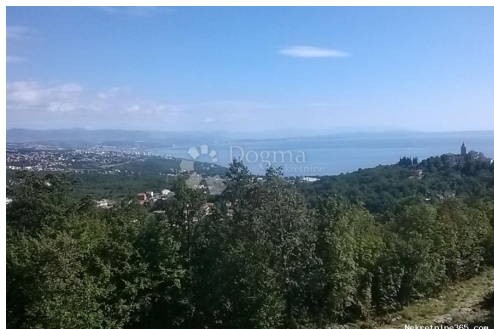

Zemljište sa panoramskim pogledom na Rukavcu Gornjem, Matulji, Land

Seller Info

Name: Dogma Nekretnine
First Name: Dogma
Last Name: Nekretnine
Company Name: Dogma nekretnine d.o.o.
Service Type: Selling and renting
Website: <https://dogma-nekretnine.com>
Country: Croatia
Region: Primorsko-goranska županija
City: Rijeka
ZIP code: 51000
Address: F.LA GUARDIA 6
Phone: +385 51 341 080
Fax: +385 51 341 081
About us: DOGMA nekretnine d.o.o. is an experienced and licensed agency specializing in real estate. We have been present in this business for more than 20 years - from a small agency with only two employees through many years of work and effort, we have grown into a company with over 80 employees. In that period, with our work and attitude towards clients and business, we became the leading agency in the Primorje-Gorski Kotar County and the leading in Croatia. The Agency currently operates at the following locations: headquarters in Rijeka, F. la Guardia.6, branch office within the Tower Center Rijeka, J.P.Kamova 81a (4th floor), branch office in Opatija, Maršala Tita 97, branch office in Labin, Ulica Slobode 3; branch office in Umag, Joakima Rakovca 4, branch office in Pula, Anticova 5 and in Zagreb,