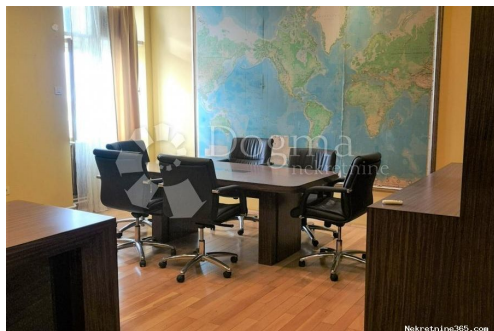

Poslovni prostor-kancelarije u zgradi sa liftom!, Rijeka, Commercial property

Seller Info

Name: Dogma Nekretnine
First Name: Dogma
Last Name: Nekretnine
Company Name: Dogma nekretnine d.o.o.
Service Type: Selling and renting
Website: <https://dogma-nekretnine.com>
Country: Croatia
Region: Primorsko-goranska županija
City: Rijeka
ZIP code: 51000
Address: F.LA GUARDIA 6
Phone: +385 51 341 080
Fax: +385 51 341 081
About us: DOGMA nekretnine d.o.o. is an experienced and licensed agency specializing in real estate. We have been present in this business for more than 20 years - from a small agency with only two employees through many years of work and effort, we have grown into a company with over 80 employees. In that period, with our work and attitude towards clients and business, we became the leading agency in the Primorje-Gorski Kotar County and the leading in Croatia. The Agency currently operates at the following locations: headquarters in Rijeka, F. la Guardia.6, branch office within the Tower Center Rijeka, J.P.Kamova 81a (4th floor), branch office in Opatija, Maršala Tita 97, branch office in Labin, Ulica Slobode 3; branch office in Umag, Joakima Rakovca 4, branch office in Pula, Anticova 5 and in Zagreb,