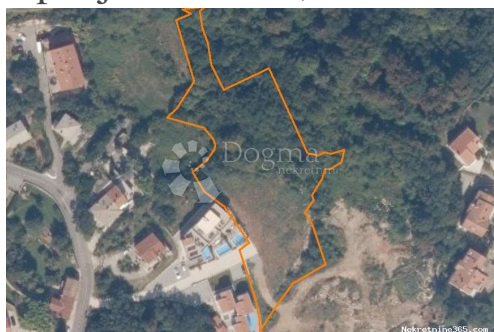

Prodaje se građevinsko zemljište u Pobrima (mogućnosot kupnje parcijelno), Opatija - Okolica, Land

Seller Info

Name: Dogma Nekretnine
First Name: Dogma
Last Name: Nekretnine
Company Name: Dogma nekretnine d.o.o.
Service Type: Selling and renting
Website: <https://dogma-nekretnine.com>
Country: Croatia
Region: Primorsko-goranska županija
City: Rijeka
ZIP code: 51000
Address: F.LA GUARDIA 6
Phone: +385 51 341 080
Fax: +385 51 341 081
About us: DOGMA nekretnine d.o.o. is an experienced and licensed agency specializing in real estate. We have been present in this business for more than 20 years - from a small agency with only two employees through many years of work and effort, we have grown into a company with over 80 employees. In that period, with our work and attitude towards clients and business, we became the leading agency in the Primorje-Gorski Kotar County and the leading in Croatia. The Agency currently operates at the following locations: headquarters in Rijeka, F. la Guardia.6, branch office within the Tower Center Rijeka, J.P.Kamova 81a (4th floor), branch office in Opatija, Maršala Tita 97, branch office in Labin, Ulica Slobode 3; branch office in Umag, Joakima Rakovca 4, branch office in

Pula, Anticova 5 and in Zagreb,
Ulica grada Vukovara 284
(Almeria building D). Our
teams are at your disposal in all
locations!

Listing details

Common

Title:	Prodaje se građevinsko zemljište u Pobrima (mogućnosot kupnje parcijelno)
Property for:	Sale
Land type:	Building lot
Property area:	4970 m ²
Price:	420,000.00 €
Updated:	Oct 29, 2024

Location

Country:	Croatia
State/Region/Province:	Primorsko-goranska županija
City:	Opatija - Okolica
City area:	Pobri
ZIP code:	51410

Permits

Location permit:	yes
Ownership certificate:	yes

Description

Description:	ID CODE: Z8479
--------------	----------------