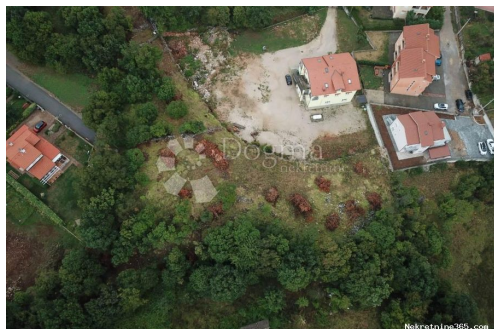

RIJETKOST NA PONUDI, Čavle, Land

Seller Info

Name: Dogma Nekretnine
First Name: Dogma
Last Name: Nekretnine
Company Name: Dogma nekretnine d.o.o.
Service Type: Selling and renting
Website: <https://dogma-nekretnine.com>
Country: Croatia
Region: Primorsko-goranska županija
City: Rijeka
ZIP code: 51000
Address: F.LA GUARDIA 6
Phone: +385 51 341 080
Fax: +385 51 341 081
About us: DOGMA nekretnine d.o.o. is an experienced and licensed agency specializing in real estate. We have been present in this business for more than 20 years - from a small agency with only two employees through many years of work and effort, we have grown into a company with over 80 employees. In that period, with our work and attitude towards clients and business, we became the leading agency in the Primorje-Gorski Kotar County and the leading in Croatia. The Agency currently operates at the following locations: headquarters in Rijeka, F. la Guardia.6, branch office within the Tower Center Rijeka, J.P.Kamova 81a (4th floor), branch office in Opatija, Maršala Tita 97, branch office in Labin, Ulica Slobode 3; branch office in Umag, Joakima Rakovca 4, branch office in Pula, Anticova 5 and in Zagreb,