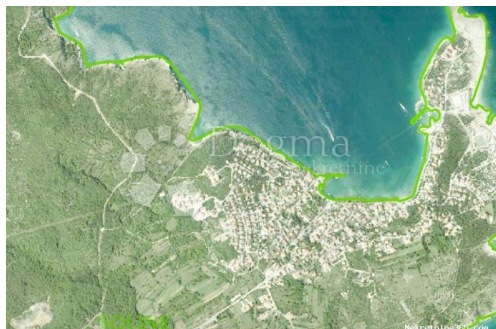

Zemljište Soline, Dobrinj, Land

Seller Info

Name: Dogma Nekretnine
First Name: Dogma
Last Name: Nekretnine
Company Name: Dogma nekretnine d.o.o.
Service Type: Selling and renting
Website: <https://dogma-nekretnine.com>
Country: Croatia
Region: Primorsko-goranska županija
City: Rijeka
ZIP code: 51000
Address: F.LA GUARDIA 6
Phone: +385 51 341 080
Fax: +385 51 341 081
About us: DOGMA nekretnine d.o.o. is an experienced and licensed agency specializing in real estate. We have been present in this business for more than 20 years - from a small agency with only two employees through many years of work and effort, we have grown into a company with over 80 employees. In that period, with our work and attitude towards clients and business, we became the leading agency in the Primorje-Gorski Kotar County and the leading in Croatia. The Agency currently operates at the following locations: headquarters in Rijeka, F. la Guardia.6, branch office within the Tower Center Rijeka, J.P.Kamova 81a (4th floor), branch office in Opatija, Maršala Tita 97, branch office in Labin, Ulica Slobode 3; branch office in Umag, Joakima Rakovca 4, branch office in Pula, Anticova 5 and in Zagreb,

Ulica grada Vukovara 284
(Almeria building D). Our
teams are at your disposal in all
locations!

Listing details

Common

Title:	Zemljište Soline
Property for:	Sale
Land type:	Building lot
Property area:	1800 m ²
Price:	150,000.00 €
Updated:	Oct 29, 2024

Location

Country:	Croatia
State/Region/Province:	Primorsko-goranska županija
City:	Dobrinj
City area:	Soline
ZIP code:	51514

Permits

Ownership certificate:	yes
------------------------	-----

Description

Description:	ID CODE: Z8103
--------------	----------------