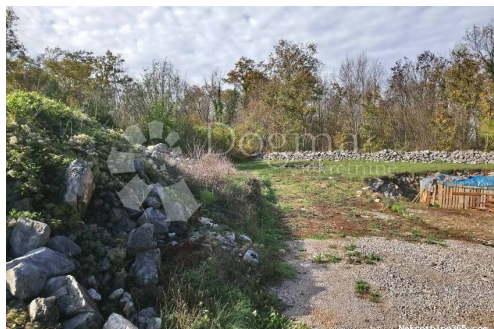

Građevinsko zemljište Brešca 1365 m², Matulji, Land

Seller Info

Name: Dogma Nekretnine
First Name: Dogma
Last Name: Nekretnine
Company Name: Dogma nekretnine d.o.o.
Service Type: Selling and renting
Website: <https://dogma-nekretnine.com>
Country: Croatia
Region: Primorsko-goranska županija
City: Rijeka
ZIP code: 51000
Address: F.LA GUARDIA 6
Phone: +385 51 341 080
Fax: +385 51 341 081
About us: DOGMA nekretnine d.o.o. is an experienced and licensed agency specializing in real estate. We have been present in this business for more than 20 years - from a small agency with only two employees through many years of work and effort, we have grown into a company with over 80 employees. In that period, with our work and attitude towards clients and business, we became the leading agency in the Primorje-Gorski Kotar County and the leading in Croatia. The Agency currently operates at the following locations: headquarters in Rijeka, F. la Guardia.6, branch office within the Tower Center Rijeka, J.P.Kamova 81a (4th floor), branch office in Opatija, Maršala Tita 97, branch office in Labin, Ulica Slobode 3; branch office in Umag, Joakima Rakovca 4, branch office in Pula, Anticova 5 and in Zagreb,