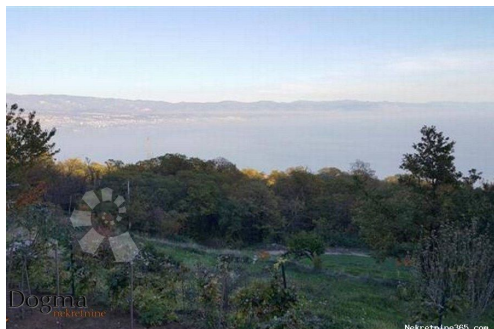

ZEMLJIŠTE LOVRAN 4900 m², Lovran, Land

Seller Info

Name: Dogma Nekretnine
First Name: Dogma
Last Name: Nekretnine
Company Name: Dogma nekretnine d.o.o.
Service Type: Selling and renting
Website: <https://dogma-nekretnine.com>
Country: Croatia
Region: Primorsko-goranska županija
City: Rijeka
ZIP code: 51000
Address: F.LA GUARDIA 6
Phone: +385 51 341 080
Fax: +385 51 341 081
About us: DOGMA nekretnine d.o.o. is an experienced and licensed agency specializing in real estate. We have been present in this business for more than 20 years - from a small agency with only two employees through many years of work and effort, we have grown into a company with over 80 employees. In that period, with our work and attitude towards clients and business, we became the leading agency in the Primorje-Gorski Kotar County and the leading in Croatia. The Agency currently operates at the following locations: headquarters in Rijeka, F. la Guardia.6, branch office within the Tower Center Rijeka, J.P.Kamova 81a (4th floor), branch office in Opatija, Maršala Tita 97, branch office in Labin, Ulica Slobode 3; branch office in Umag, Joakima Rakovca 4, branch office in Pula, Anticova 5 and in Zagreb,