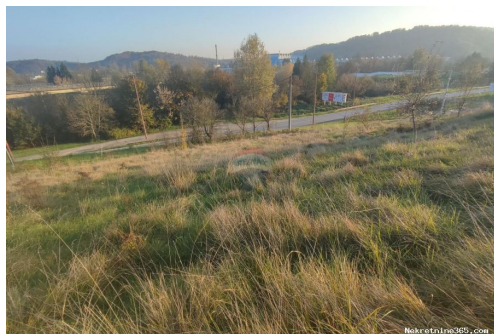

Karlovac, Švarča-građevinsko zemljište, Karlovac, Land

Seller Info

Name: ReMax Centar nekretnina
First Name: ReMax
Last Name: Centar nekretnina
Company Name: ReMax Centar Nekretnina
Service Type: Selling and renting
Website: <https://www.remax-centarnekrtnina.com>

Country: Croatia
Region: Primorsko-goranska županija
City: Rijeka
ZIP code: 51000
Address: Krešimirova 12a
Phone: 0038551635350
About us: RE / MAX Real Estate Center

is the largest RE / MAX franchisor in Croatia with 8 offices in the following cities: Zagreb, Rijeka, Pula, Poreč, Umag, Rovinj, Opatija and Crikvenica. For more than 12 years, Re / max Real Estate Center has been operating as a local expert in areas where it operates with over 90 sales representatives.

The company is focused on providing the highest quality and most personalized real estate buying and selling services to its clients. A reliable advisor for the Croatian real estate market, Re / max Real Estate Center is determined to maintain strict standards of excellence through continuous indicators of success in real estate sales and by supporting the value of the Re / max brand.

Reg No.: 656/2009