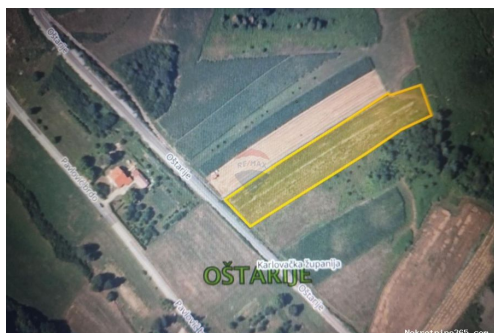

Oštarije, zemljište 10750 m2, Josipdol, Land

Seller Info

Name: ReMax Centar nekretnina
First Name: ReMax
Last Name: Centar nekretnina
Company Name: ReMax Centar Nekretnina
Service Type: Selling and renting
Website: <https://www.remax-centarnekretnina.com>

Country: Croatia
Region: Primorsko-goranska županija
City: Rijeka
ZIP code: 51000
Address: Krešimirova 12a
Phone: 0038551635350
About us: RE / MAX Real Estate Center

is the largest RE / MAX franchisor in Croatia with 8 offices in the following cities: Zagreb, Rijeka, Pula, Poreč, Umag, Rovinj, Opatija and Crikvenica. For more than 12 years, Re / max Real Estate Center has been operating as a local expert in areas where it operates with over 90 sales representatives.

The company is focused on providing the highest quality and most personalized real estate buying and selling services to its clients. A reliable advisor for the Croatian real estate market, Re / max Real Estate Center is determined to maintain strict standards of excellence through continuous indicators of success in real estate sales and by supporting the value of the Re / max brand.

Reg No.: 656/2009