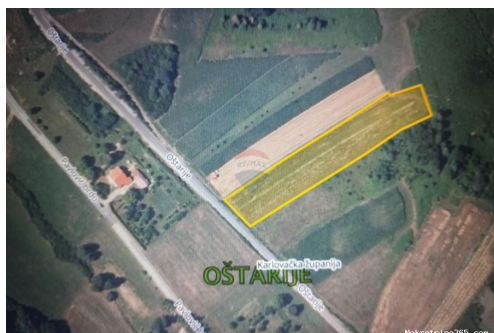

Oštarije, zemljište 10750 m2, Josipdol, Land

Seller Info

Name: ReMax Centar nekretnina

First Name: ReMax

Last Name: Centar nekretnina

Company: ReMax Centar Nekretnina

Name:

Service Type: Selling and renting

Website: <https://www.remax-centarnekrtnina.com>

Country: Croatia

Region: Primorsko-goranska županija

City: Rijeka

ZIP code: 51000

Address: Krešimirova 12a

Phone: 0038551635350

About us: RE / MAX Real Estate Center is the largest RE / MAX franchisor in Croatia with 8 offices in the following cities: Zagreb, Rijeka, Pula, Poreč, Umag, Rovinj, Opatija and Crikvenica. For more than 12 years, Re / max Real Estate Center has been operating as a local expert in areas where it operates with over 90 sales representatives.

The company is focused on providing the highest quality and most personalized real estate buying and selling services to its clients. A reliable advisor for the Croatian real estate market, Re / max Real Estate Center is determined to maintain strict standards of excellence through continuous indicators of success in real estate sales and by supporting the value of the Re / max brand.

Reg No.: 656/2009