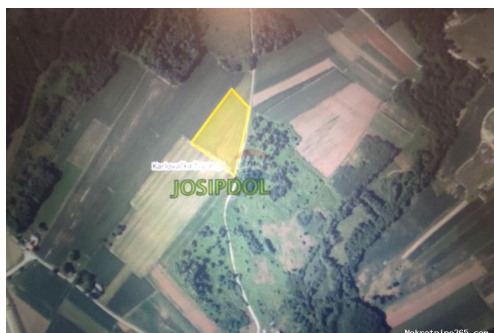

Josipdol, zemljište 8500 m2, Josipdol, Land

Seller Info

Name: ReMax Centar nekretnina
First Name: ReMax
Last Name: Centar nekretnina
Company Name: ReMax Centar Nekretnina
Service Type: Selling and renting
Website: <https://www.remax-centarnekretnina.com>

Country: Croatia
Region: Primorsko-goranska županija
City: Rijeka
ZIP code: 51000
Address: Krešimirova 12a
Phone: 0038551635350
About us: RE / MAX Real Estate Center

is the largest RE / MAX franchisor in Croatia with 8 offices in the following cities: Zagreb, Rijeka, Pula, Poreč, Umag, Rovinj, Opatija and Crikvenica. For more than 12 years, Re / max Real Estate Center has been operating as a local expert in areas where it operates with over 90 sales representatives.

The company is focused on providing the highest quality and most personalized real estate buying and selling services to its clients. A reliable advisor for the Croatian real estate market, Re / max Real Estate Center is determined to maintain strict standards of excellence through continuous indicators of success in real estate sales and by supporting the value of the Re / max brand.

Reg No.: 656/2009