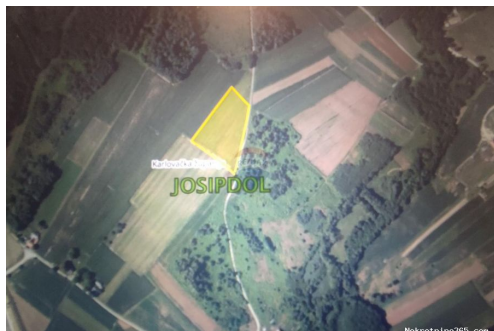

Josipdol, zemljište 8500 m2, Josipdol, Land

Seller Info

Name: ReMax Centar nekretnina
First Name: ReMax
Last Name: Centar nekretnina
Company Name: ReMax Centar Nekretnina
Service Type: Selling and renting
Website: <https://www.remax-centarnekretnina.com>

Country: Croatia
Region: Primorsko-goranska županija
City: Rijeka
ZIP code: 51000
Address: Krešimirova 12a
Phone: 0038551635350
About us: RE / MAX Real Estate Center

is the largest RE / MAX franchisor in Croatia with 8 offices in the following cities: Zagreb, Rijeka, Pula, Poreč, Umag, Rovinj, Opatija and Crikvenica. For more than 12 years, Re / max Real Estate Center has been operating as a local expert in areas where it operates with over 90 sales representatives.

The company is focused on providing the highest quality and most personalized real estate buying and selling services to its clients. A reliable advisor for the Croatian real estate market, Re / max Real Estate Center is determined to maintain strict standards of excellence through continuous indicators of success in real estate sales and by supporting the value of the Re / max brand.

Reg No.: 656/2009