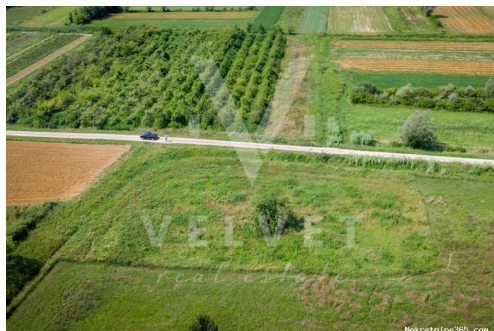

Građevinsko zemljište - GOLOGORIČKI DOL, Pićan, Land

Seller Info

Name: Velvet Realestate
E-mail: info@velvet-realestate.hr
First Name: Velvet
Last Name: Realestate
Company Name: Velvet Realestate
Service Type: Selling and renting
Additional Email: info@velvet-realestate.hr
Website: <https://www.velvet-realestate.hr>
Country: Croatia
Region: Istarska županija
City: Labin
City area: Labin
ZIP code: 52220
Address: Rudarska 1
Mobile: +385 95 584 4479
About us: Velvet nekretnine agencija djeluje napodručju Istarske županije, gdje u svojoj ponudi objedinjuje kvalitetne, provjerene i vrhunske nekretnine. Tim agencije uključuje kako iskusne, tako i agente pripravnike čiji je cilj učiniti vašu kupnju/prodaju ugodnim iskustvom.

Listing details

Common

Title: Građevinsko zemljište - GOLOGORIČKI DOL
Property for: Sale
Land type: Building lot
Property area: 2618 m²
Price: 87,000.00 €
Updated: Nov 14, 2024

Location

Country: Croatia
State/Region/Province: Istarska županija
City: Pićan