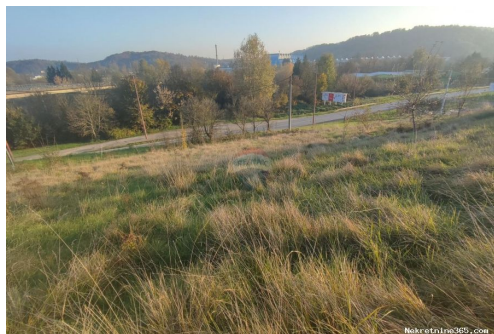

Karlovac, Švarča-građevinsko zemljište, Karlovac, Land

Seller Info

Name: ReMax Centar nekretnina

First Name: ReMax

Last Name: Centar nekretnina

Company Name: ReMax Centar Nekretnina

Name:

Service Type: Selling and renting

Website: <https://www.remax-centarnekrtnina.com>

Country: Croatia

Region: Primorsko-goranska županija

City: Rijeka

ZIP code: 51000

Address: Krešimirova 12a

Phone: 0038551635350

About us: RE / MAX Real Estate Center is the largest RE / MAX franchisor in Croatia with 8 offices in the following cities: Zagreb, Rijeka, Pula, Poreč, Umag, Rovinj, Opatija and Crikvenica. For more than 12 years, Re / max Real Estate Center has been operating as a local expert in areas where it operates with over 90 sales representatives.

The company is focused on providing the highest quality and most personalized real estate buying and selling services to its clients. A reliable advisor for the Croatian real estate market, Re / max Real Estate Center is determined to maintain strict standards of excellence through continuous indicators of success in real estate sales and by supporting the value of the Re / max brand.

Reg No.: 656/2009