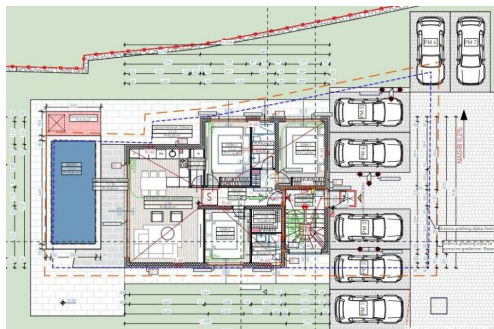

OTOK KRK-NJIVICE,građevinsko zemljište sa projektom, Omišalj, Land

Seller Info

Name: ReMax Centar nekretnina
First Name: ReMax
Last Name: Centar nekretnina
Company Name: ReMax Centar Nekretnina
Service Type: Selling and renting
Website: <https://www.remax-centarnekrtnina.com>

Country: Croatia
Region: Primorsko-goranska županija
City: Rijeka
ZIP code: 51000
Address: Krešimirova 12a
Phone: 0038551635350
About us: RE / MAX Real Estate Center

is the largest RE / MAX franchisor in Croatia with 8 offices in the following cities: Zagreb, Rijeka, Pula, Poreč, Umag, Rovinj, Opatija and Crikvenica. For more than 12 years, Re / max Real Estate Center has been operating as a local expert in areas where it operates with over 90 sales representatives.

The company is focused on providing the highest quality and most personalized real estate buying and selling services to its clients. A reliable advisor for the Croatian real estate market, Re / max Real Estate Center is determined to maintain strict standards of excellence through continuous indicators of success in real estate sales and by supporting the value of the Re / max brand.

Reg No.: 656/2009