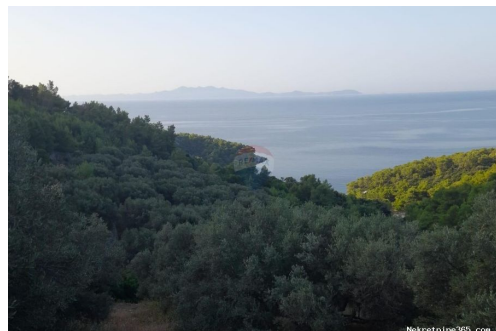

Korčula, Blato, 90 000m2 poljoprivredno zemljište, Blato, Land

Seller Info

Name: ReMax Centar nekretnina

First Name: ReMax

Last Name: Centar nekretnina

Company Name: ReMax Centar Nekretnina

Name:

Service Type: Selling and renting

Website: <https://www.remax-centarnekrtnina.com>

Country: Croatia

Region: Primorsko-goranska županija

City: Rijeka

ZIP code: 51000

Address: Krešimirova 12a

Phone: 0038551635350

About us: RE / MAX Real Estate Center is the largest RE / MAX franchisor in Croatia with 8 offices in the following cities: Zagreb, Rijeka, Pula, Poreč, Umag, Rovinj, Opatija and Crikvenica. For more than 12 years, Re / max Real Estate Center has been operating as a local expert in areas where it operates with over 90 sales representatives.

The company is focused on providing the highest quality and most personalized real estate buying and selling services to its clients. A reliable advisor for the Croatian real estate market, Re / max Real Estate Center is determined to maintain strict standards of excellence through continuous indicators of success in real estate sales and by supporting the value of the Re / max brand.

Reg No.: 656/2009