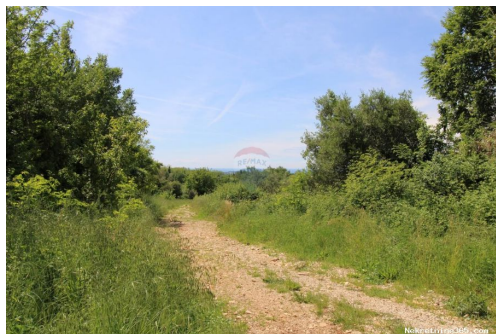

Poljoprivredno zemljište u Taru, Tar-Vabriga, Land

Seller Info

Name: ReMax Centar nekretnina
First Name: ReMax
Last Name: Centar nekretnina
Company Name: ReMax Centar Nekretnina
Service Type: Selling and renting
Website: <https://www.remax-centarnekretnina.com>

Country: Croatia
Region: Primorsko-goranska županija
City: Rijeka
ZIP code: 51000

Address: Krešimirova 12a

Phone: 0038551635350

About us: RE / MAX Real Estate Center is the largest RE / MAX franchisor in Croatia with 8 offices in the following cities: Zagreb, Rijeka, Pula, Poreč, Umag, Rovinj, Opatija and Crikvenica. For more than 12 years, Re / max Real Estate Center has been operating as a local expert in areas where it operates with over 90 sales representatives.

The company is focused on providing the highest quality and most personalized real estate buying and selling services to its clients. A reliable advisor for the Croatian real estate market, Re / max Real Estate Center is determined to maintain strict standards of excellence through continuous indicators of success in real estate sales and by supporting the value of the Re / max brand.

Reg No.: 656/2009