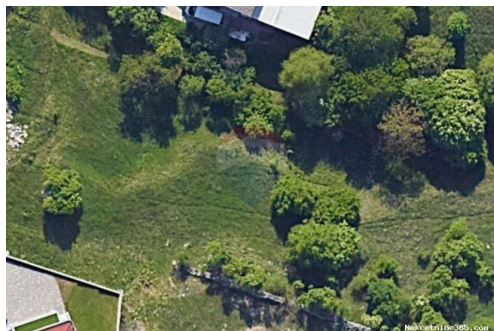

## Rijeka, Čavle, građevinsko zemljište 758 m2, Čavle, Land

## Listing details

**Common**

Title:	Rijeka, Čavle, građevinsko zemljište 758 m2
Property for:	Sale
Land type:	Building lot
Property area:	758 m <sup>2</sup>
Price:	75,000.00 €
Updated:	Nov 22, 2024

**Location**